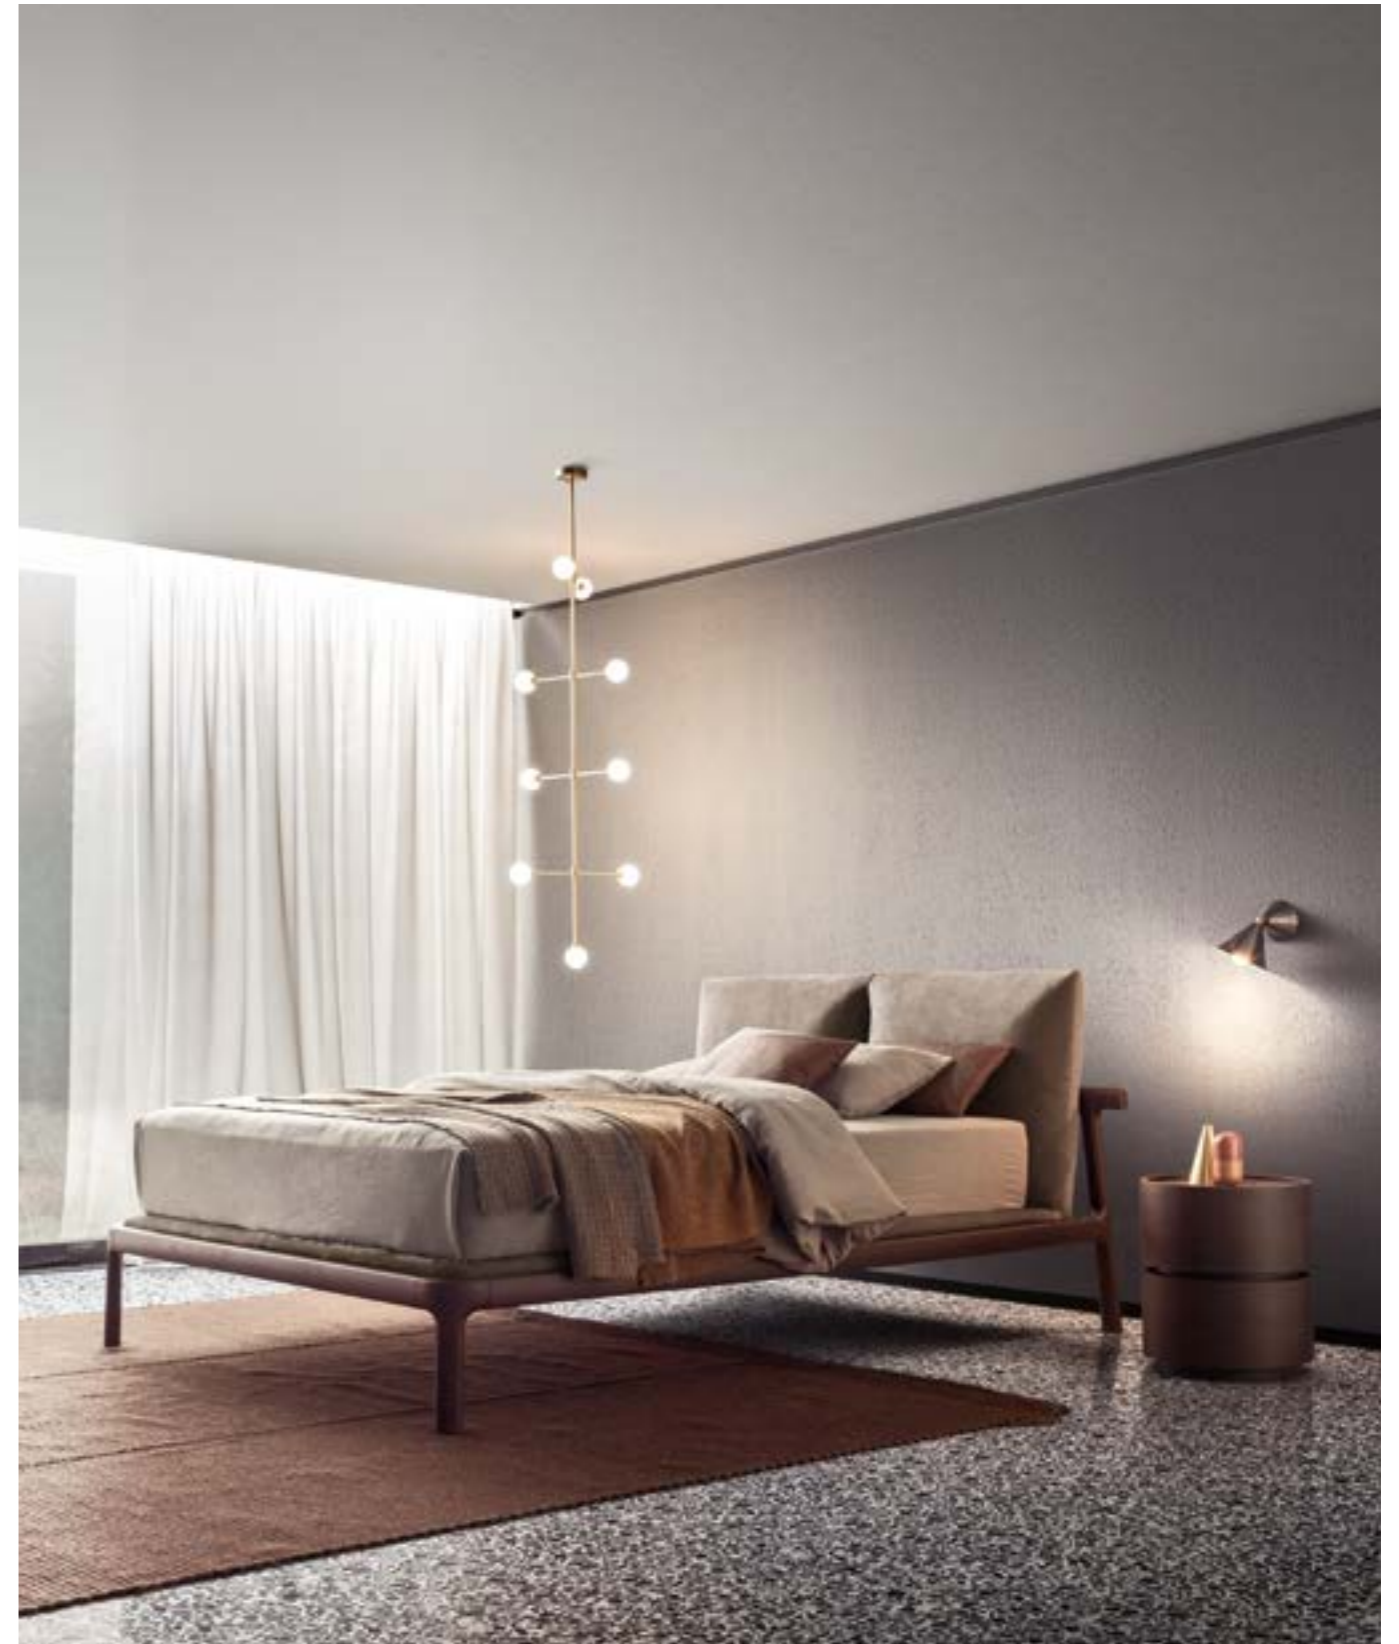

Norma modulo cassetti cuoio Siena con cuciture in tinta, apertura push pull, interno cassetto materico Oro, **Fushimi** letto.

Fushimi letto Borgogna e pelle Nabuk 41, Coordinato tessile Mirum in lino Sabbia e plaid Armonica Curry. **Dedalo** comodino con zoccolo Borgogna e top marmo Emperador opaco.

^{EN} **Fushimi** bed in Borogona and Nabuk 41 leather, Mirum Sabbia linen bedset and Armonica Curry blanket. **Dedalo** night table with Borgogna plinth and top in Emperador matt marble.