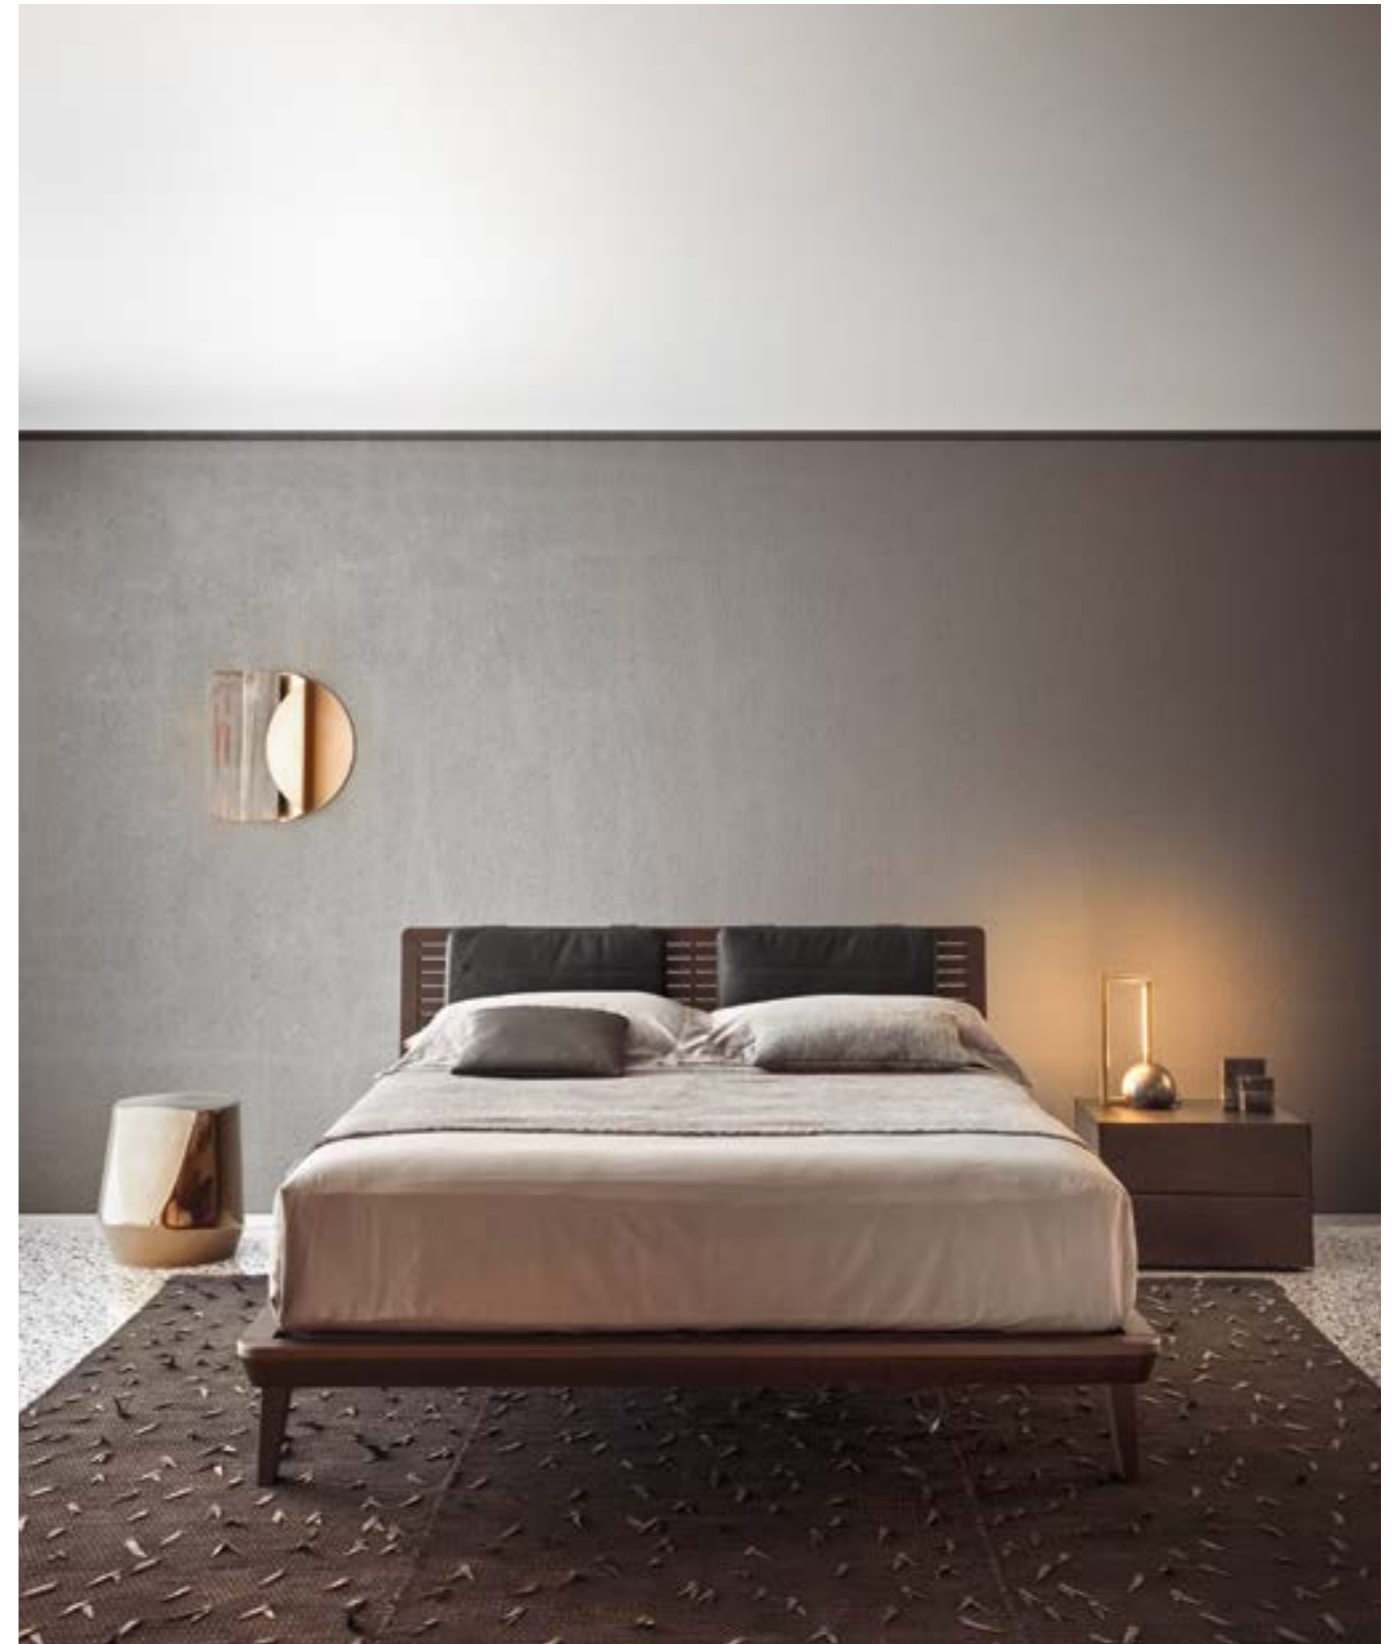

Lido letto Borgogna con cuscini in pelle Lord 89, coordinato tessile Lux in raso Sabbia, plaid Armonica Cumino. **Norma** modulo cassetti, **Haik** tavolino smaltato Oro.

^{EN} **Lido** bed in Borogogna with cushions in Lord 89 leather, Lux Sabbia satin bedset, Armonica Cumino blanket. **Norma** drawer module, **Haik** side table enameled in Oro.